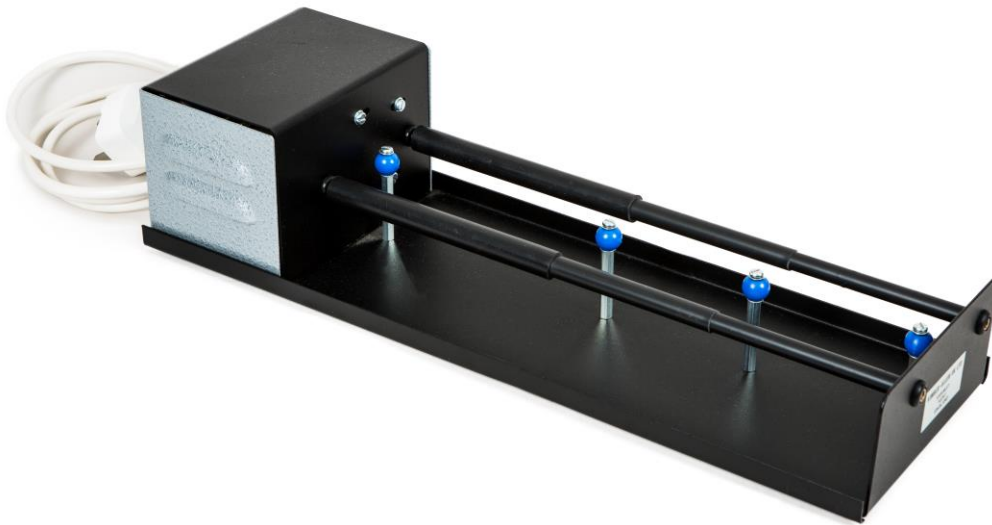

CR4 Metalsmith

Order code

Short thick tube

200-013

(The Metalsmith has a thicker shaft to increase the speed of the rotation on the barrel).

*IMAGES RERESENTATIVE OF RANGE

CR5 Metalsmith

Order code

Long thick tube

200-017

(The Metalsmith has a thicker shaft to increase the speed of the rotation on the barrel).

*IMAGES RERESENTATIVE OF RANGE

Three Speed Tumbler

Order code

200-016

*IMAGES RERESENTATIVE OF RANGE

9lb Tumbler

Order code

200-018

*IMAGES RERESENTATIVE OF RANGE

Plastic Barrel

Order codes

1 ½ lb plastic barrel	200-022
2lb plastic barrel	200-020
3lb plastic barrel	200-021
4 ½ lb plastic barrel	200-050
6lb plastic barrel	200-051