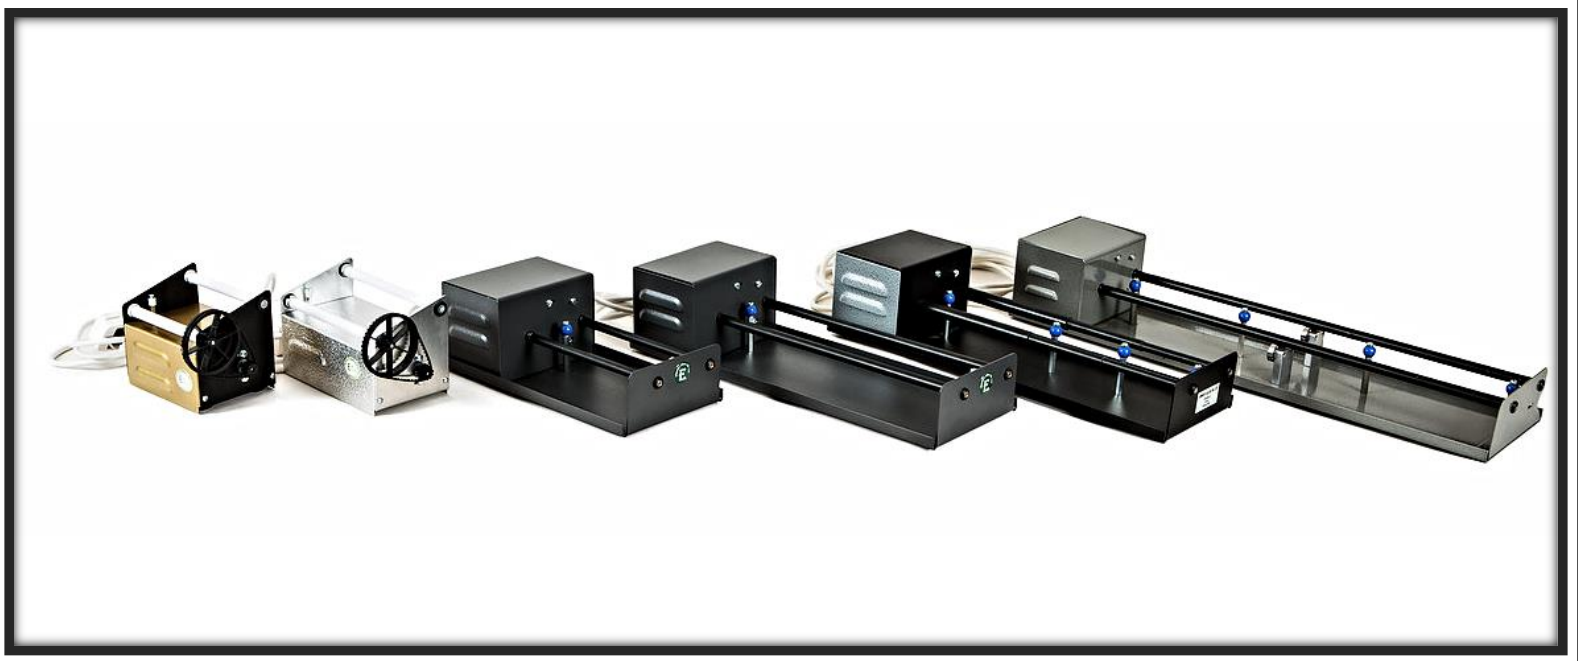

Kimber Allen UK LTD

Lapidary Range

Kimber Allen UK LTD
Broomfield Works
London Road
Swanley
Kent
BR8 8DF
United Kingdom

Tel: +44 (0) 1322663234
Fax: +44 (0) 1322668318
E-mail: ka@kimberallen.com
Website: kimberallen.co.uk