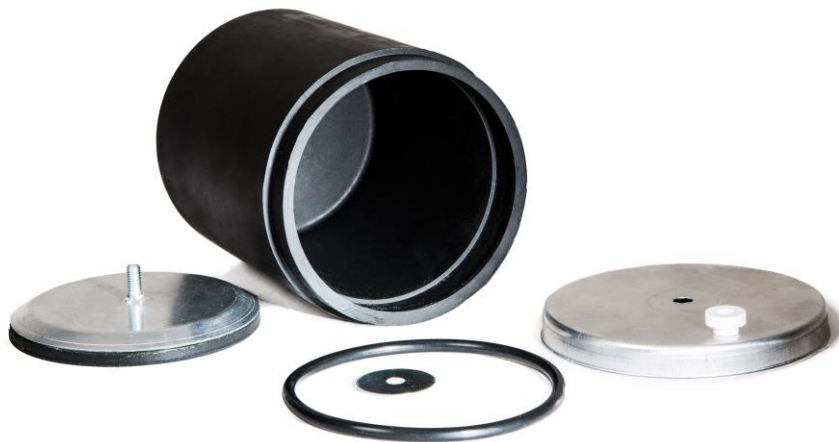

Awaiting picture

*IMAGES RERESENTATIVE OF RANGE

Vained Plastic Barrels

1 ½ lb vaned plastic barrel (yellow)	200-052
2lb vaned plastic barrel (orange)	200-053
3lb vaned plastic barrel (yellow)	200-054
4 ½ lb vaned plastic barrel (yellow)	200-055
6lb vaned plastic barrel (yellow)	200-056

(Upon request we also have yellow and black end caps as options).

*IMAGES RERESENTATIVE OF RANGE

Rubber Barrels

Order Code

1 ½ lb rubber barrel	200-026
3lb rubber barrel	200-025

*IMAGES RERESENTATIVE OF RANGE