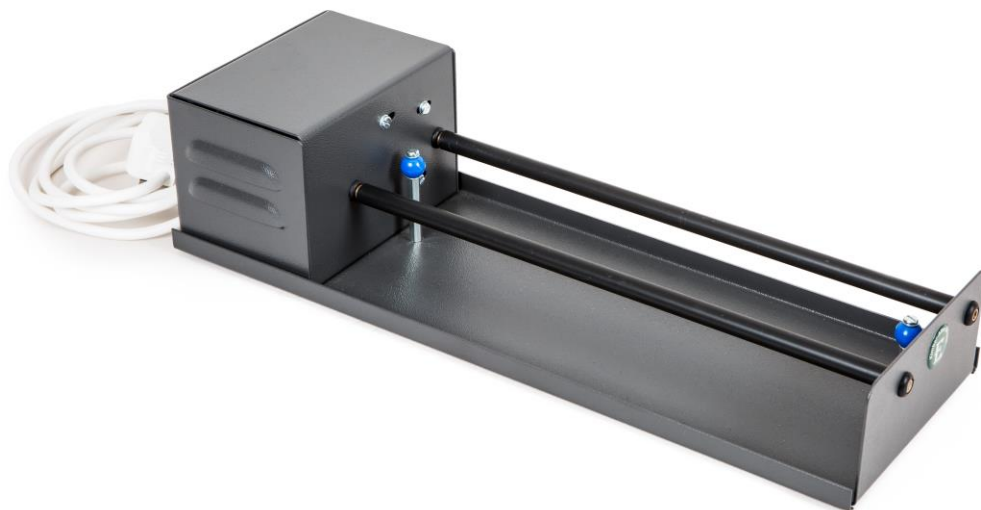

CR1 Short Thin Tube

200-01

*IMAGES RERESENTATIVE OF RANGE

CR2 Tumbler

Order Code

CR2 Long Thin Tube

200-012

*IMAGES RERESENTATIVE OF RANGE

CR4 Metalsmith

Order code

Short thick tube

200-013

(The Metalsmith has a thicker shaft to increase the speed of the rotation on the barrel).

*IMAGES RERESENTATIVE OF RANGE

CR5 Metalsmith

Order code

Long thick tube

200-017

(The Metalsmith has a thicker shaft to increase the speed of the rotation on the barrel).

*IMAGES RERESENTATIVE OF RANGE

Three Speed Tumbler

Order code

200-016

*IMAGES RERESENTATIVE OF RANGE