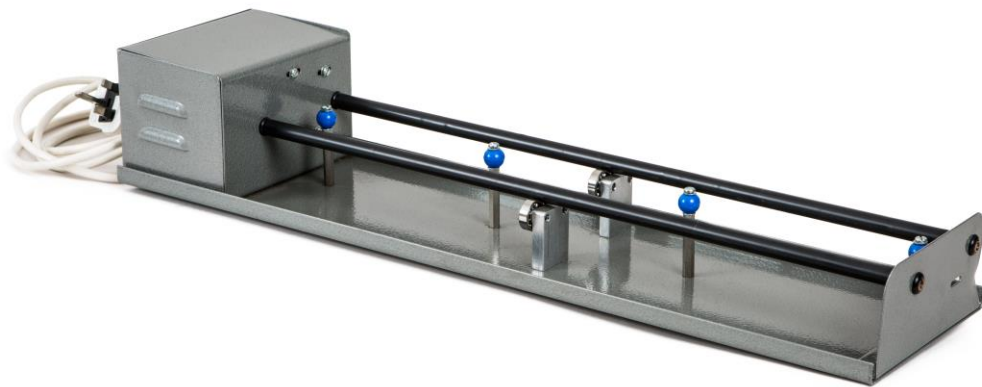

CR4 Metalsmith

Order code

Short thick tube

200-013

(The Metalsmith has a thicker shaft to increase the speed of the rotation on the barrel).

*IMAGES RERESENTATIVE OF RANGE

CR5 Metalsmith

Order code

Long thick tube

200-017

(The Metalsmith has a thicker shaft to increase the speed of the rotation on the barrel).

*IMAGES RERESENTATIVE OF RANGE

Three Speed Tumbler

Order code

200-016

*IMAGES RERESENTATIVE OF RANGE

9lb Tumbler

Order code

200-018

*IMAGES RERESENTATIVE OF RANGE

Plastic Barrel

Order codes

1 ½ lb plastic barrel	200-022
2lb plastic barrel	200-020
3lb plastic barrel	200-021
4 ½ lb plastic barrel	200-050
6lb plastic barrel	200-051