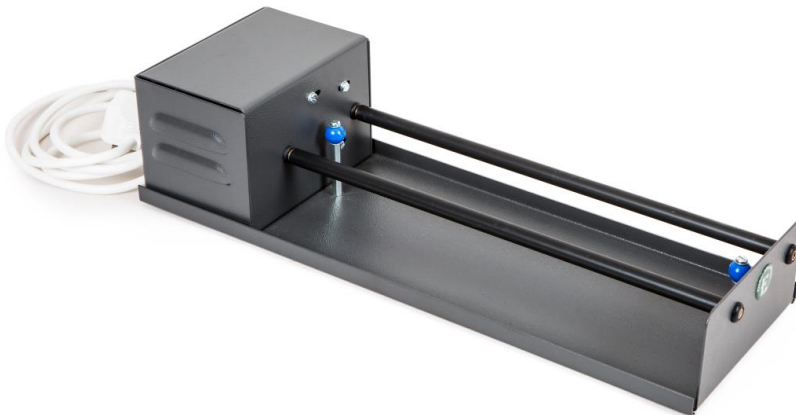

CR1 Short Thin Tube

200-01

*IMAGES RERESENTATIVE OF RANGE

CR2 Tumbler

Order Code

CR2 Long Thin Tube

200-012

*IMAGES RERESENTATIVE OF RANGE

CR4 Metalsmith

Order code

Short thick tube

200-013

(The Metalsmith has a thicker shaft to increase the speed of the rotation on the barrel).

*IMAGES RERESENTATIVE OF RANGE

CR5 Metalsmith

Order code

Long thick tube

200-017

(The Metalsmith has a thicker shaft to increase the speed of the rotation on the barrel).

*IMAGES RERESENTATIVE OF RANGE

Three Speed Tumbler

Order code

200-016

*IMAGES RERESENTATIVE OF RANGE